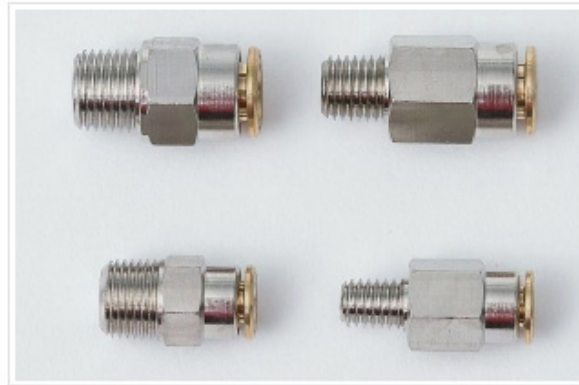

## PUSH LOCKS - PUSH TO CONNECT FITTINGS - STRAIGHT CONNECTORS

Plated brass, metric screw thread

Item No.	G	D	SW	Bag	Box
104-051	M 6 x 1 tap	4	10	50	500
104-052	M 8 x 1 tap	4	10	50	500
104-053	M 10 x 1 tap	4	11	50	500
106-051	M 6 x 1 tap	6	12	50	500
106-052	M 8 x 1 tap	6	12	50	500
106-053	M 10 x 1 tap	6	12	50	500

Plated brass, inch screw thread

Item No.	G	D	SW	Bag	Box
104-054	R 1/8 BSP tap	4	10	50	500
104-054-NPT	1/8 NPT	4	11	50	500
104-055-UNF	1/4 - 28 UNF	4	11	50	500
106-054	R 1/8 BSP tap	6	12	50	500
106-054-NPT	1/8 NPT	6	12	50	500
106-055-UNF	1/4 - 28 UNF	6	12	50	500
2010-101	1/4 - 28 UNF	1/4"	12	50	500
2010-102	1/8 NPT	1/4"	12	50	500

## PUSH LOCKS - PUSH TO CONNECT FITTINGS - 90° SWIVEL CONNECTOR

Plated brass, metric screw thread

Item No.	G	D	SW	Bag	Box
104-111	M6 x 1 tap	4	13	50	500
104-112	M8 x 1 tap	4	13	50	500
104-113	M10 x 1 tap	4	13	50	500
106-111	M6 x 1 tap	6	13	50	500
106-112	M8 x 1 tap	6	13	50	500
106-113	M10 x 1 tap	6	13	50	500

## PUSH LOCKS - PUSH TO CONNECT FITTINGS - QUICK CONNECTORS

Plated brass, metric screw thread

Item No.	D	L	Bag	Box
104-110	4	26	50	500
106-110	6	29,5	50	500

Plated brass, inch screw thread

Item No.	D	L	Bag	Box
2013-100	1/4"	30	50	500