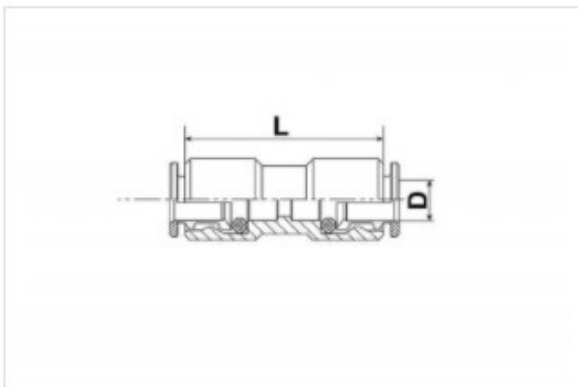

PUSH LOCKS - PUSH TO CONNECT FITTINGS - QUICK CONNECTORS

Plated brass, metric screw thread

Item No.	D	L	Bag	Box
104-110	4	26	50	500
106-110	6	29,5	50	500

Plated brass, inch screw thread

Item No.	D	L	Bag	Box
2013-100	1/4"	30	50	500