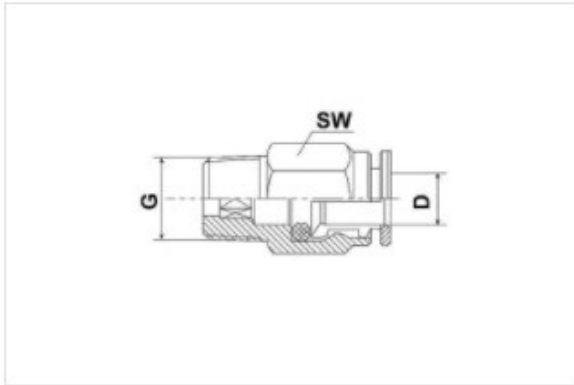

## PUSH LOCKS - PUSH TO CONNECT FITTINGS - STRAIGHT CONNECTORS

Plated brass, metric screw thread

Item No.	G	D	SW	Bag	Box
104-051	M 6 x 1 tap	4	10	50	500
104-052	M 8 x 1 tap	4	10	50	500
104-053	M 10 x 1 tap	4	11	50	500
106-051	M 6 x 1 tap	6	12	50	500
106-052	M 8 x 1 tap	6	12	50	500
106-053	M 10 x 1 tap	6	12	50	500

Plated brass, inch screw thread

Item No.	G	D	SW	Bag	Box
104-054	R 1/8 BSP tap	4	10	50	500
104-054-NPT	1/8 NPT	4	11	50	500
104-055-UNF	1/4 - 28 UNF	4	11	50	500
106-054	R 1/8 BSP tap	6	12	50	500
106-054-NPT	1/8 NPT	6	12	50	500
106-055-UNF	1/4 - 28 UNF	6	12	50	500
2010-101	1/4 - 28 UNF	1/4"	12	50	500
2010-102	1/8 NPT	1/4"	12	50	500

## PUSH LOCKS - PUSH TO CONNECT FITTINGS - 90° ELBOW CONNECTORS