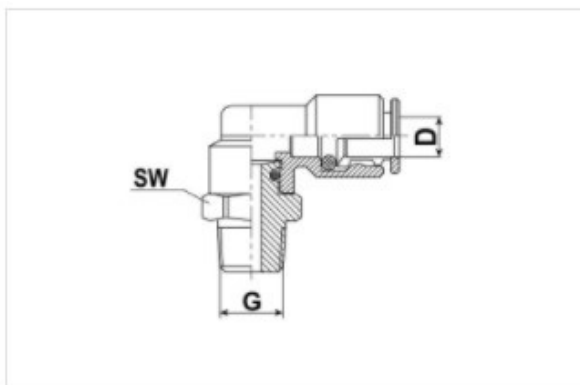

SEPARATING SURFACES SINCE '76

PUSH LOCKS - PUSH TO CONNECT FITTINGS - 90° SWIVEL CONNECTOR

Plated brass, metric screw thread

Item No.	G	D	SW	Bag	Box
104-111	M6 x 1 tap	4	13	50	500
104-112	M8 x 1 tap	4	13	50	500
104-113	M10 x 1 tap	4	13	50	500
106-111	M6 x 1 tap	6	13	50	500
106-112	M8 x 1 tap	6	13	50	500
106-113	M10 x 1 tap	6	13	50	500

Plated brass, inch screw thread

Item No.	G	D	SW	Bag	Box
104-114	R 1/8 BSP tap	4	13	50	500
104-114-NPT	1/8 NPT	4	13	50	500
104-115-UNF	1/4 - 28 UNF	4	13	50	500
106-114	R 1/8 BSP tap	6	13	50	500
106-114-NPT	1/8 NPT	6	13	50	500
106-115-UNF	1/4 - 28 UNF	6	13	50	500
2012-101	1/4 - 28 UNF	1/4"	13	50	500
2012-102	1/8 NPT	1/4"	13	50	500