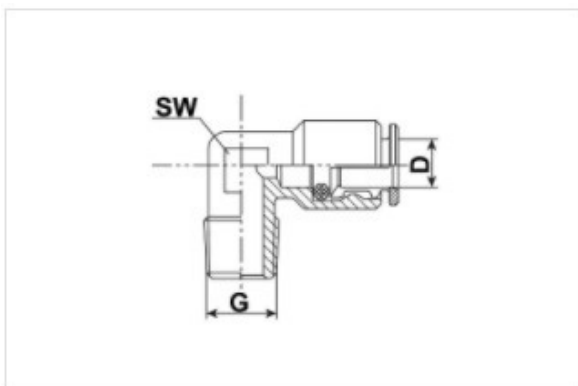

## PUSH LOCKS - PUSH TO CONNECT FITTINGS - STRAIGHT CONNECTORS

Plated brass, metric screw thread

Item No.	G	D	SW	Bag	Box
104-051	M 6 x 1 tap	4	10	50	500
104-052	M 8 x 1 tap	4	10	50	500
104-053	M 10 x 1 tap	4	11	50	500
106-051	M 6 x 1 tap	6	12	50	500
106-052	M 8 x 1 tap	6	12	50	500
106-053	M 10 x 1 tap	6	12	50	500

Plated brass, inch screw thread

Item No.	G	D	SW	Bag	Box
104-054	R 1/8 BSP tap	4	10	50	500
104-054-NPT	1/8 NPT	4	11	50	500
104-055-UNF	1/4 - 28 UNF	4	11	50	500
106-054	R 1/8 BSP tap	6	12	50	500
106-054-NPT	1/8 NPT	6	12	50	500
106-055-UNF	1/4 - 28 UNF	6	12	50	500
2010-101	1/4 - 28 UNF	1/4"	12	50	500
2010-102	1/8 NPT	1/4"	12	50	500

## PUSH LOCKS - PUSH TO CONNECT FITTINGS - 90° ELBOW CONNECTORS